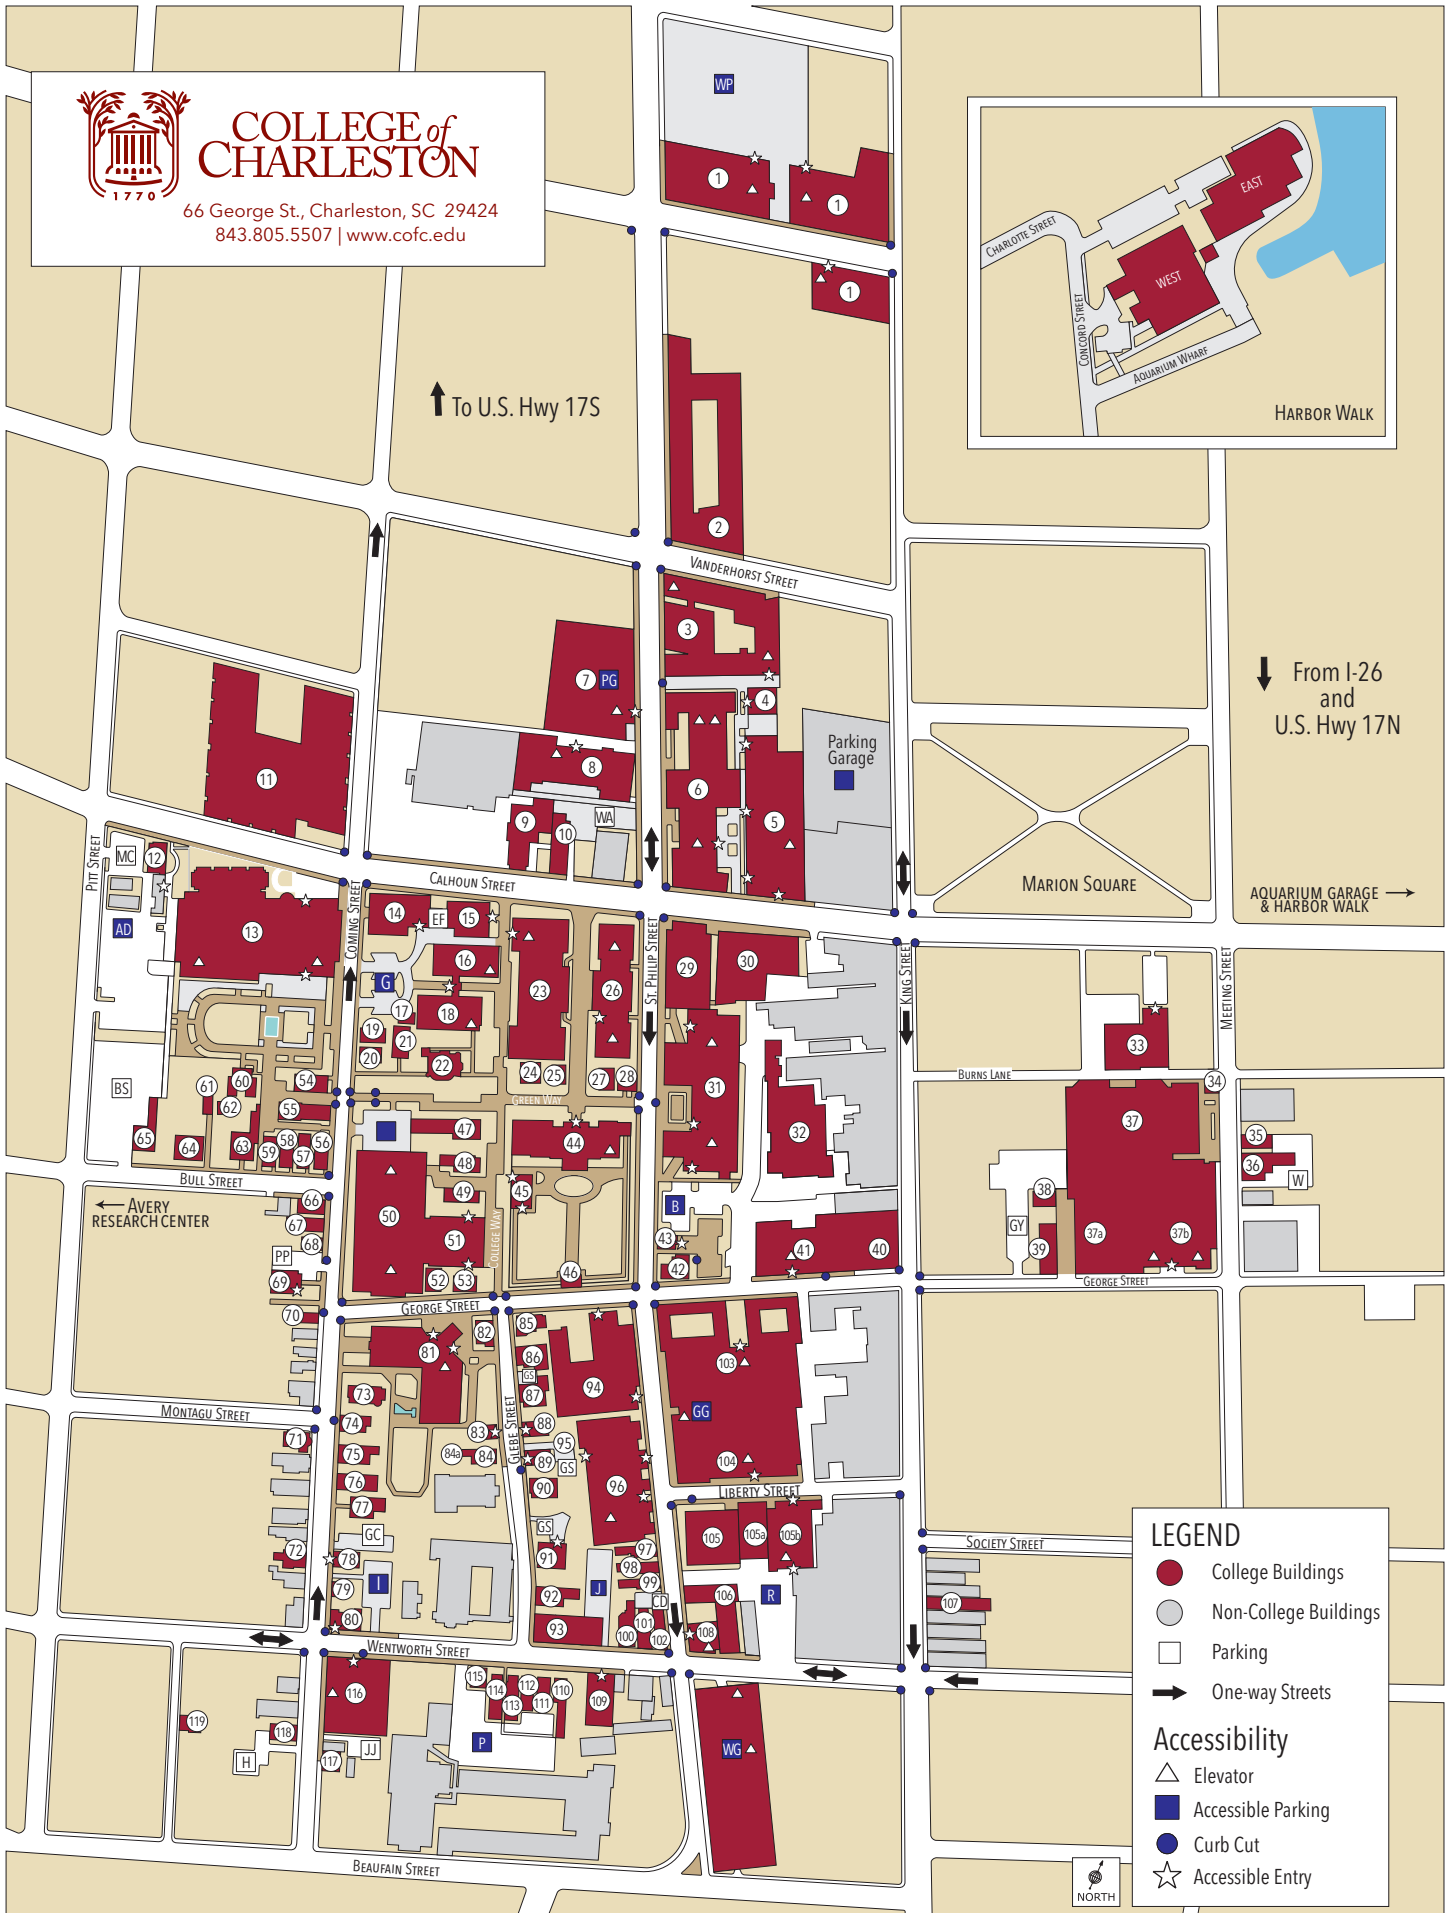

↓ From I-26 and U.S. Hwy 17N

→ AQUARIUM GARAGE & HARBOR WALK